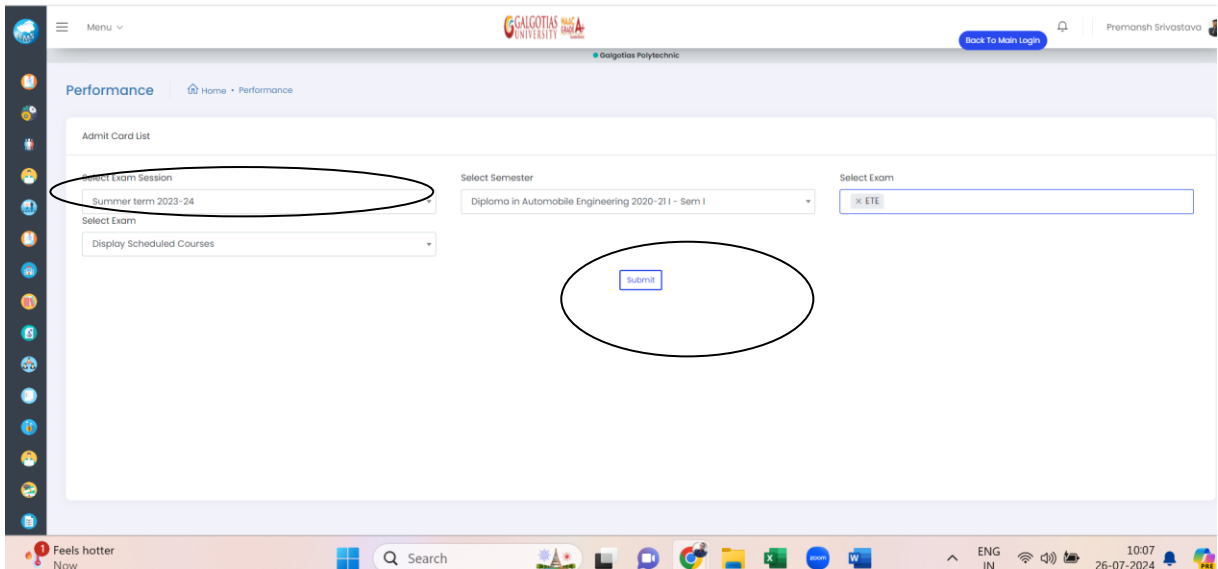

SOP for Downloading Admit Cards of Summer term 2023-24

Step-1 Login on iCloud

Step-2 Click on admit card

Step-3 select summer term 2023-24, semester and select ETE and then click on submit

Step-4 click on print admit card