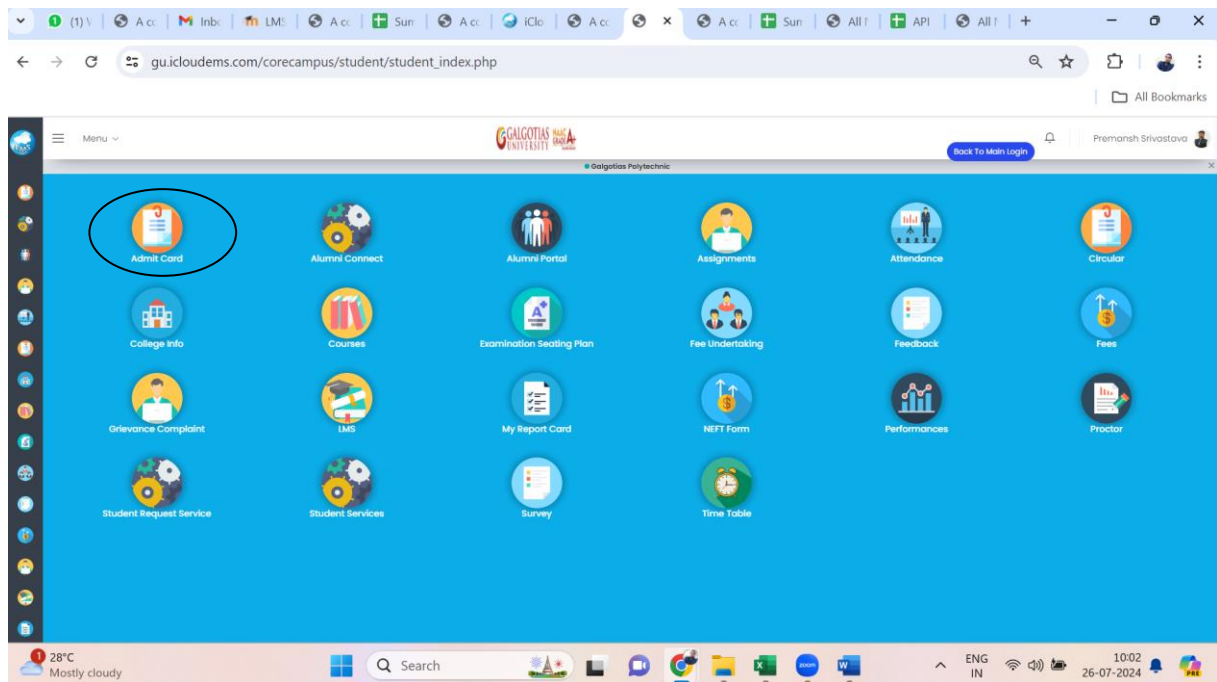

SOP for Downloading Admit Cards of Summer term 2023-24

Step-1 Login on iCloud

Step-2 Click on admit card

Step-3 select summer term 2023-24, semester and select ETE and then click on submit

Step-4 click on print admit card